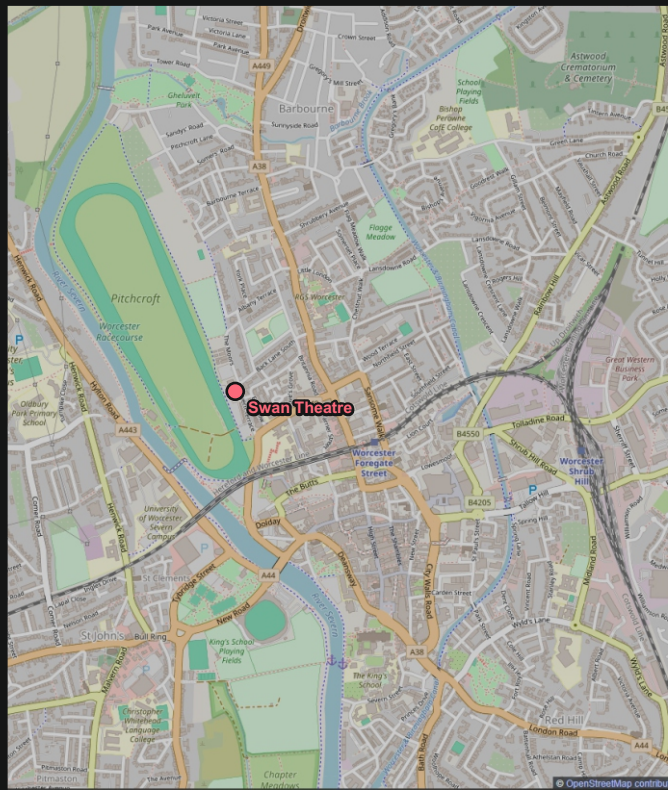

jessica mills
make-up artist

07709 791 116

www.jessicamillsmakeup.co.uk
jessicamills@jessicamillsmakeup.co.uk

“The Theatre Guide is a great place to get a quick snippet of what's on and upcoming in the theatre near you. My ad in the guide reaches local clientele which is extremely useful for me and my business. The business I offer (make-up) is a leisure-type service and I feel this fits in well with the guide's readers.”

Jessica Mills, make-up artist

Enjoy a complimentary Kir Royale

Welcome to Côte Worcester our elegant French restaurant is close to the Cathedral, city centre and Riverside Park, we are ideally located for a delightful meal an ideal venue for your pre-theatre dining experience. So, after a refreshing stroll through these beautiful green spaces or an afternoon of enjoying the vibrant shopping scene. Join us for Kir Royale on us along with a meal in our inviting setting.

To redeem simply present this display when

100 – 101 High Street, Worcester, WR1 2HW
Tel 01905 676177
cote.co.uk/restaurant/worcester

CÔTE

Valid at Côte Worcester only. One complimentary glass of Kir Royale per person when purchasing one main dish. Over 18s only. Not valid with Prix Fixe menu or any other offer